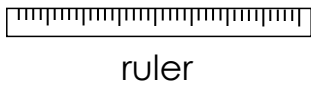

2. HOW TO MAKE / MOBILE

YOU NEED