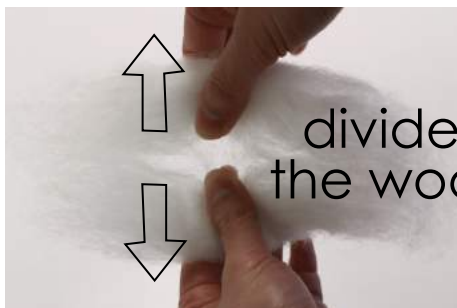

## YOU NEED

soap

bowl

water

wool

⌚ about 40min.